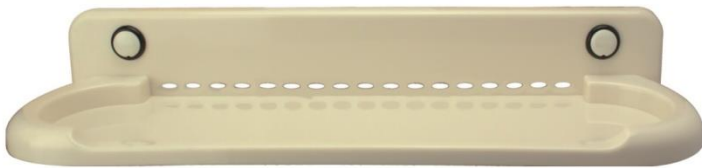

Brass & PC

Elegant (5000)
Bathroom Accessory Set

Elegant Mirror Bracket
Code: 5001

Elegant Shelf
Code: 5002

Elegant Towel Rail
Code: 5003

Elegant Soap Dish
Code: 5004

Elegant Brush Holder
Code: 5005

Elegant Coat Hook
Code: 5006

Style Mirror
Code: S-101

Style Shelf
Code: S-102

Style Towel Rail
Code: S-103

Style Soap Dish
Code: S-104

Style Brush Holder
Code: S-105

Style Coat Hook
Code: S-106

5Pcs

Natural P.P

Prime (P-100)

Bathroom Accessory Set

Prime Mirror
Code: P-101

Prime Shelf
Code: P-102

Prime Towel Rail
Code: P-103

Prime Soap Dish
Code: P-104

Prime Brush Holder
Code: P-105

Prime Coat Hook
Code: P-106

4Pcs

Natural P.P

Budget (B-100)
Bathroom Accessory Set

Deluxe Mirror
Code: D-101

Budget Shelf
Code: B-102

Budget Towel Rail
Code: B-103

Budget Soap Dish
Code: B-104

Budget Brush Holder
Code: B-105