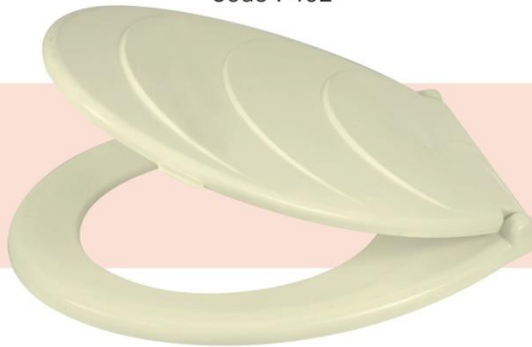

Egg Head
Code : 505

Shower Rod
Code : SR

Seat Covers

Natural P.P

Seat Cover IFO
Code : 402

Seat Cover Porta (Curve)
Code : 403

ILYAS PLASTIC INDUSTRY

Plot # 2 , Street # 1 , Chah Haji Aman Ullah ,
Newshehra Sansi Road , Gujranwala Pakistan.